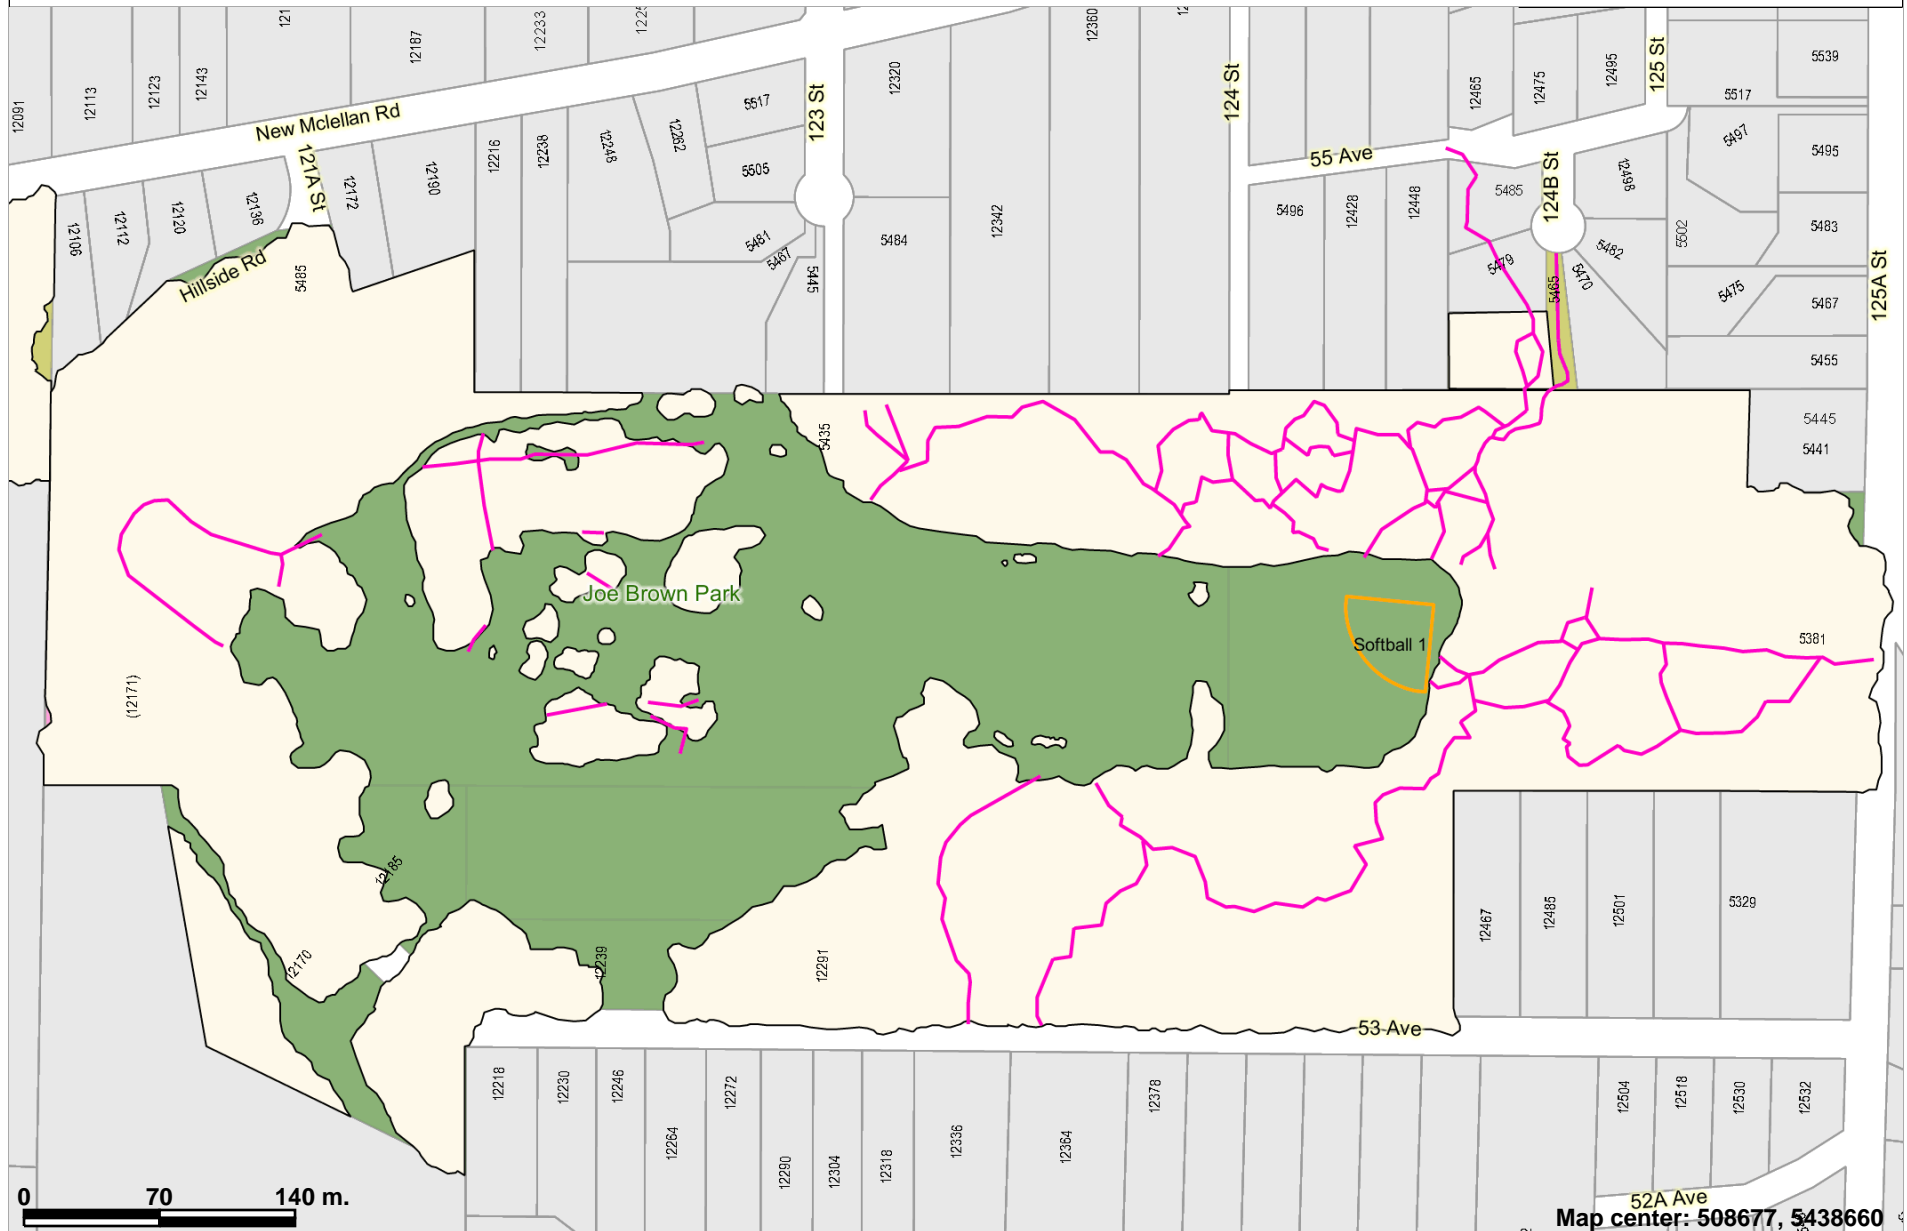

Joe Brown Park

The data provided is compiled from various sources and IS NOT warranted as to its accuracy or sufficiency by the City of Surrey. This information is provided for information and convenience purposes only. Lot sizes, legal descriptions and encumbrances must be confirmed at the Land Title Office. Use and distribution of this map is subject to all copyright and disclaimer notices at cosmos.surrey.ca.

Scale: 1:3,905